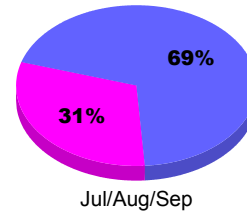

YTD Status Quo Clubs 2011-2012

Status Quo Clubs Compared to Status Quo Members

Legend: Status Quo Clubs (Cyan), Total Status Quo Members (Green)

MEMBERSHIP

**Membership Results
2011-2012**

**Membership
2010-2011**

Month	Net Memb Goal	Actual New Memb	Actual Dropped Memb	Gain/Loss of Memb	Gain/Loss of Memb
Jul/Aug/Sep		15	-60	-45	-49
Totals		15	-60	-45	-49

Membership Results 2011-2012

Goal, New, Dropped, Gain/Loss

Legend: Goal (Cyan), Actual (Green), Dropped (Yellow), Gain Loss (Magenta)

Comparison of Membership Gain/Loss

Current Year Compared to the Previous Year

Legend: Current Year (Cyan), Previous Year (Green)

Gender Comparison 2011-2012

Jul/Aug/Sep

Legend: Male (Blue), Female (Magenta)