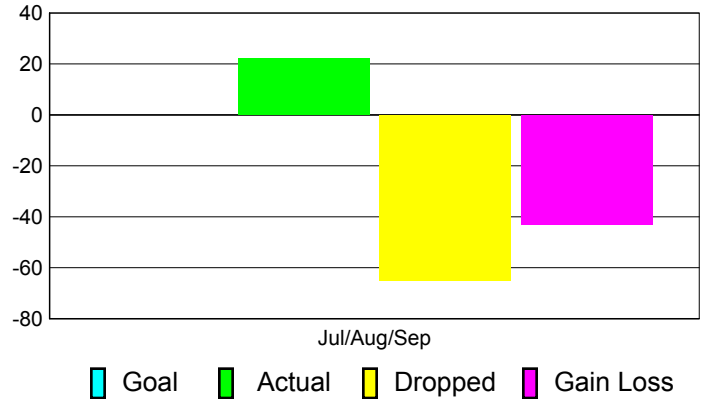

Club Results 2011-2012

Goal, New, Dropped, Gain/Loss

MEMBERSHIP

Membership Results
2011-2012

Membership
2010-2011

Month	Net Memb Goal	Actual New Memb	Actual Dropped Memb	Gain/Loss of Memb	Gain/Loss of Memb
Jul/Aug/Sep		22	-65	-43	-48
Totals		22	-65	-43	-48

Membership Results 2011-2012

Goal, New, Dropped, Gain/Loss

Comparison of Club Gain/Loss

Current Year Compared to the Previous Year

Comparison of Membership Gain/Loss

Current Year Compared to the Previous Year